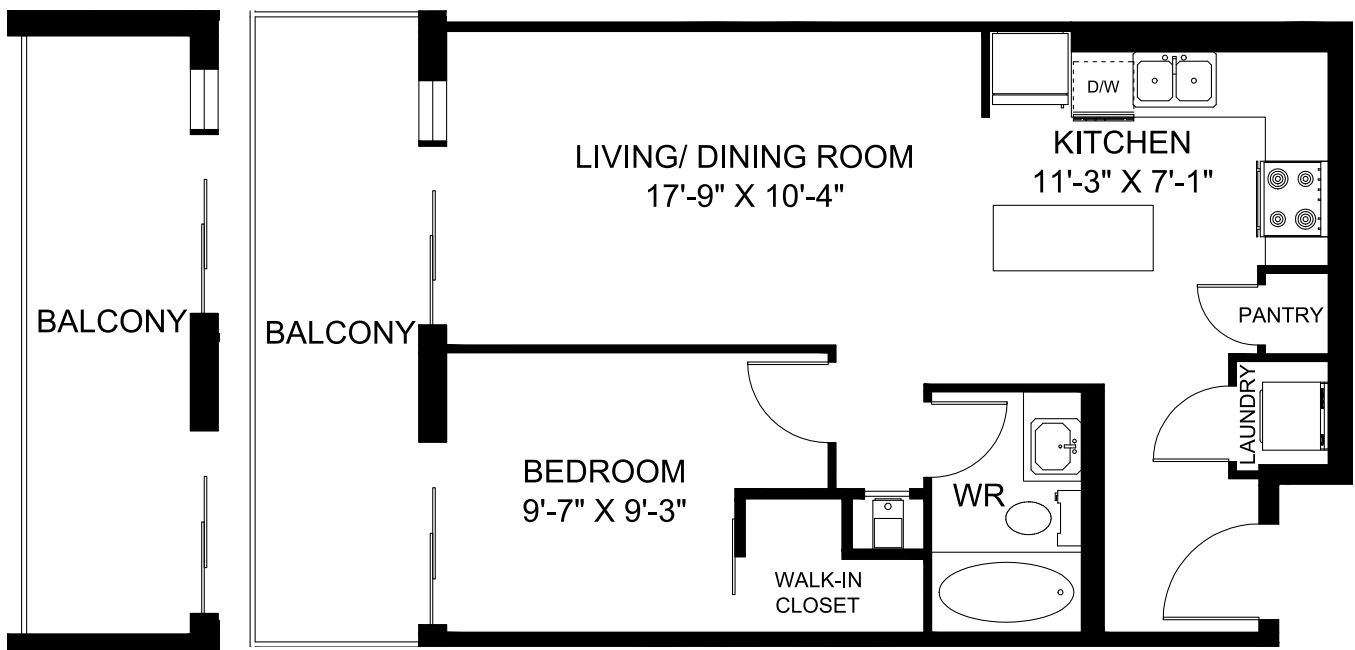

THE WAYPOINT - 1 BDRM

622 SQ.FT. | 116 EXT. SQ.FT.
119 EXT. SQ.FT. LVL 2

LEVEL 2 BALCONY

SHERIDAN  CROSSING

LEVEL 2

LEVEL 3-16

RENTSHERIDANCROSSING.COM

For illustrative purposes only. All measurements should be considered approximate. E.& O.E.