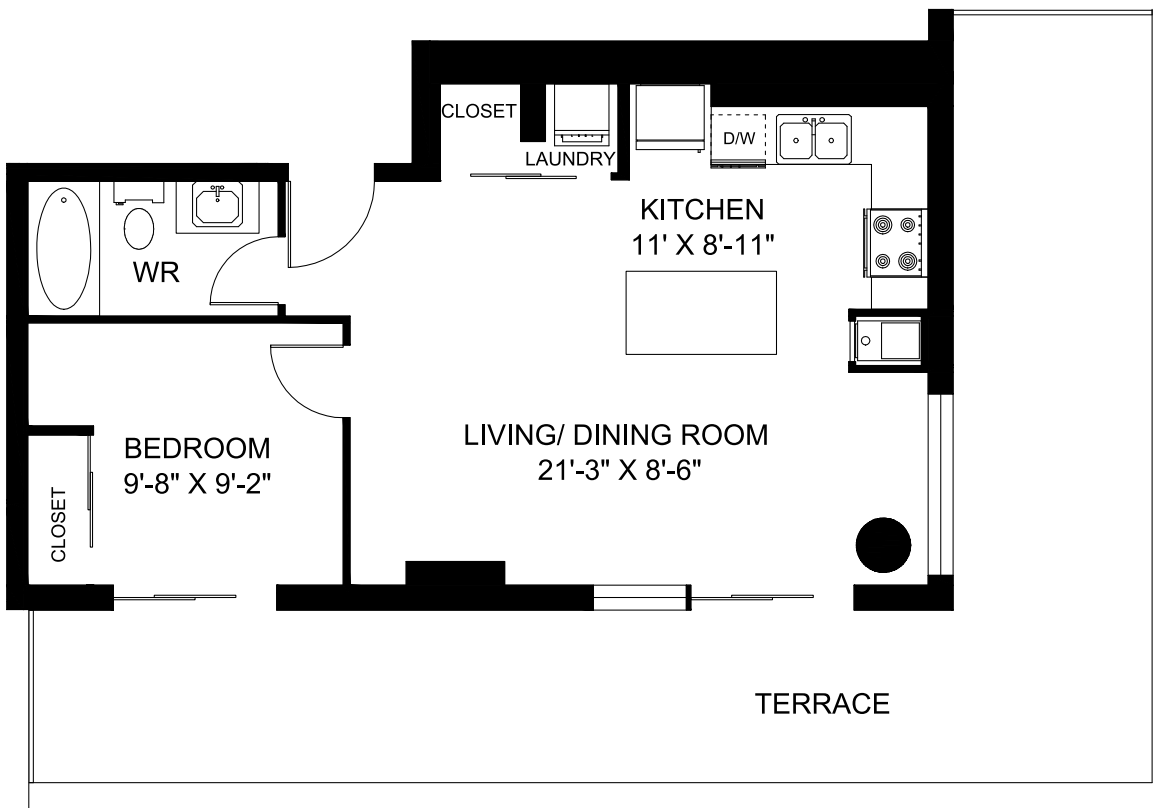

THE NORTHVIEW - 1 BDRM

649 SQ.FT. | 493 EXT. SQ.FT.

SHERIDAN  CROSSING

LEVEL 17

[RENTSHERIDANCROSSING.COM](https://rentsheridancrossing.com)

For illustrative purposes only. All measurements should be considered approximate. E.& O.E.