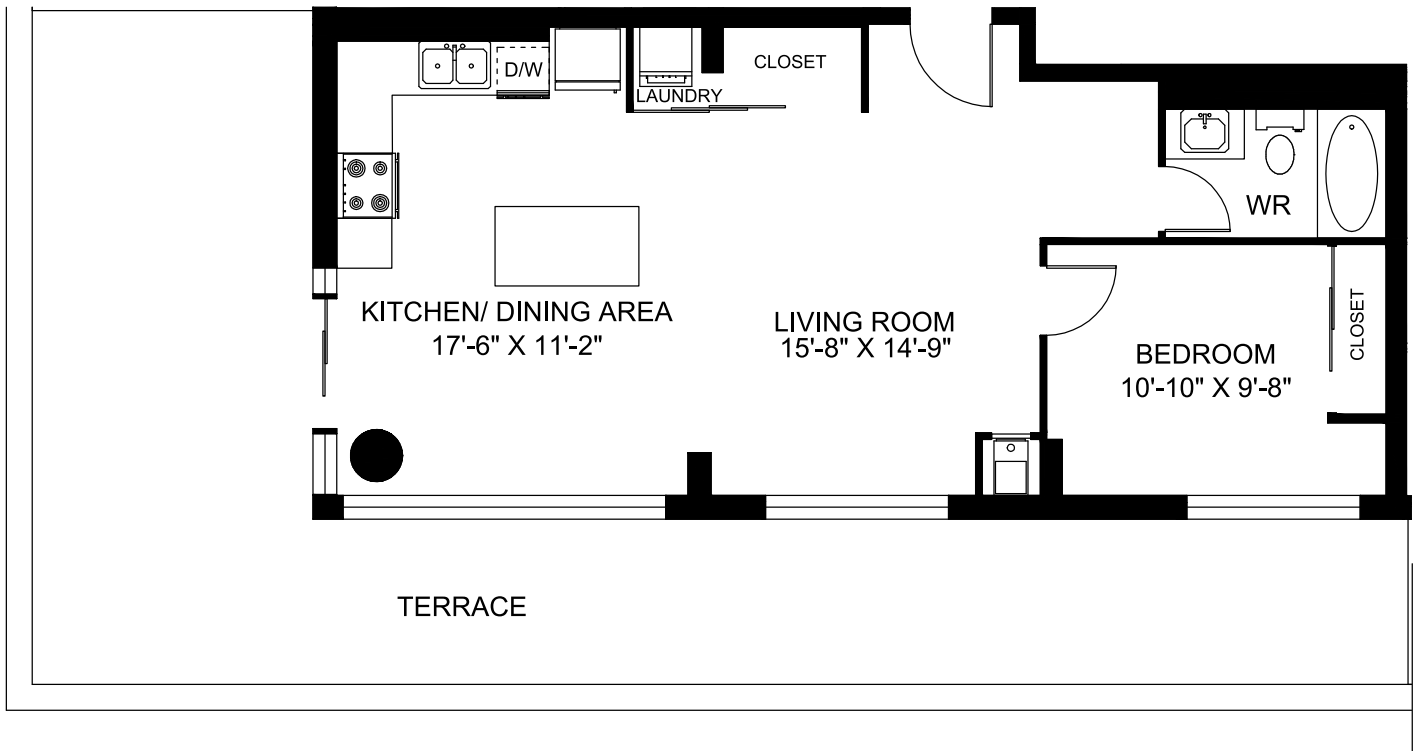

THE MERIDIAN - 1 BDRM

759 SQ.FT. | 629 EXT. SQ.FT.

SHERIDAN  CROSSING

LEVEL 17

RENTSHERIDANCROSSING.COM

For illustrative purposes only. All measurements should be considered approximate. E.& O.E.