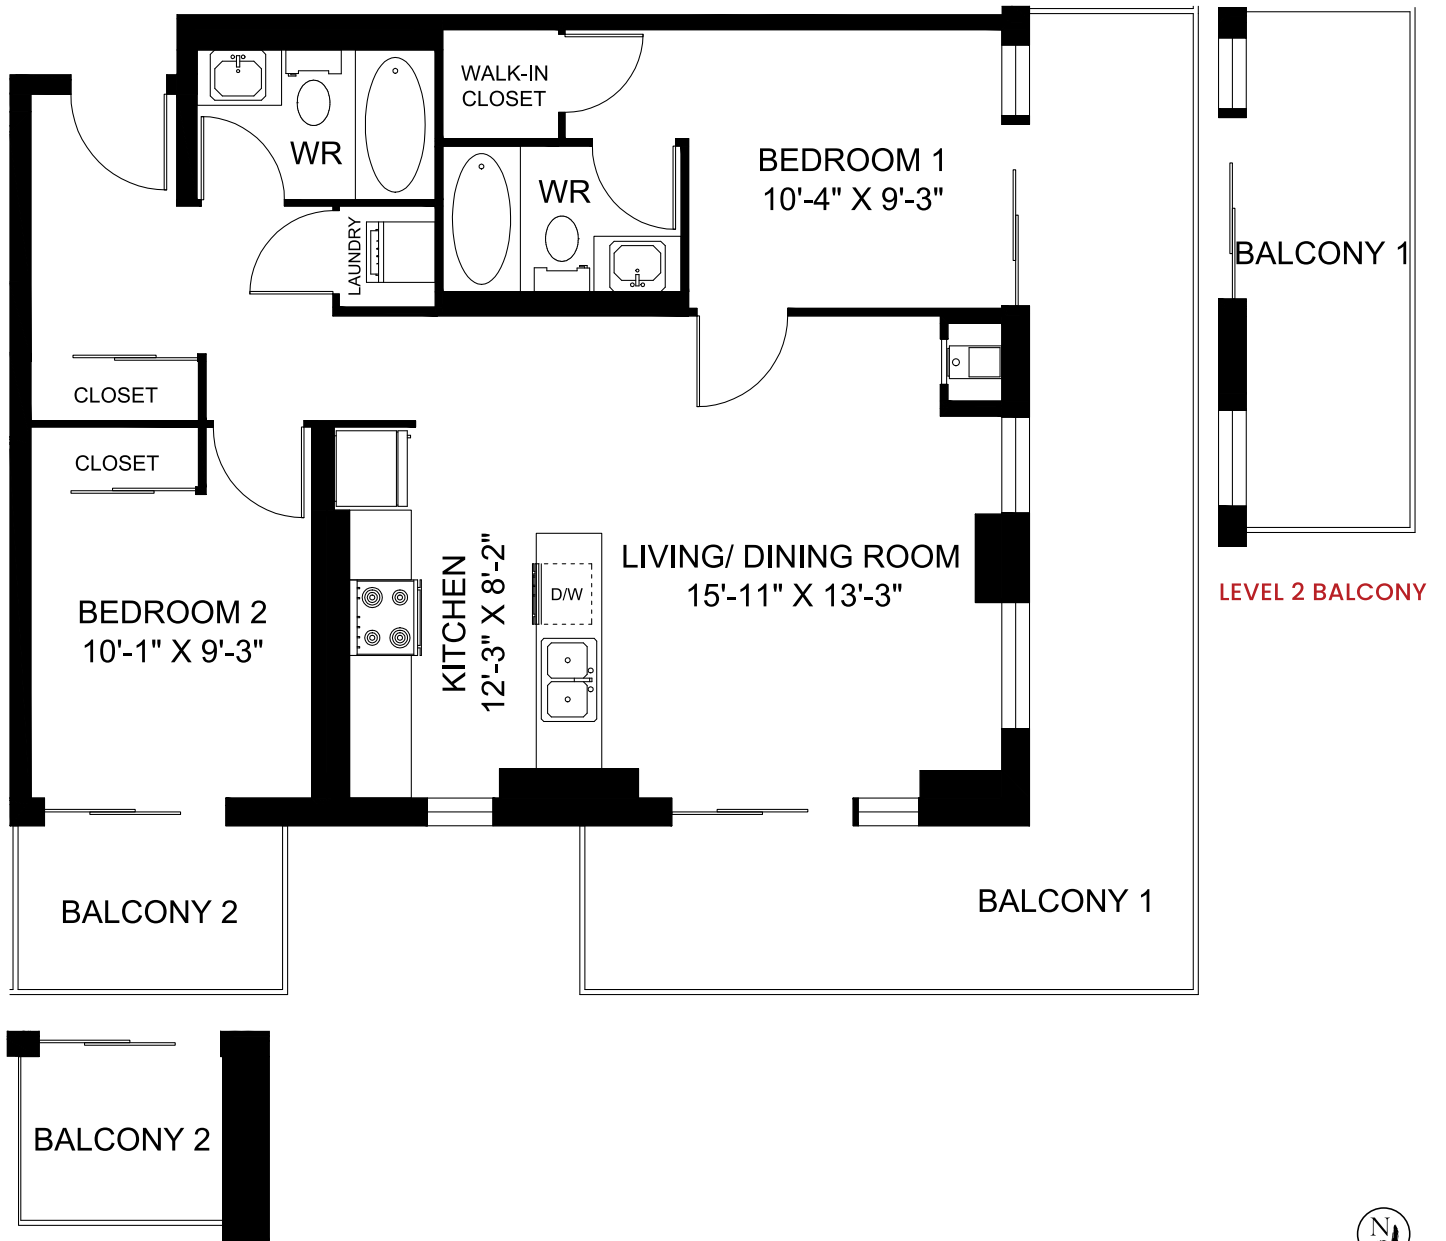

# THE LATITUDE - 2 BDRM

885/856 SQ.FT. | 315 EXT. SQ.FT.

144 EXT. SQ.FT. LVL 2

LEVEL 2 BALCONY

LEVEL 2 BALCONY

## SHERIDAN CROSSING

LEVEL 2

LEVEL 3-16

[RENTSHERIDANCROSSING.COM](http://RENTSHERIDANCROSSING.COM)

For illustrative purposes only. All measurements should be considered approximate. E.& O.E.