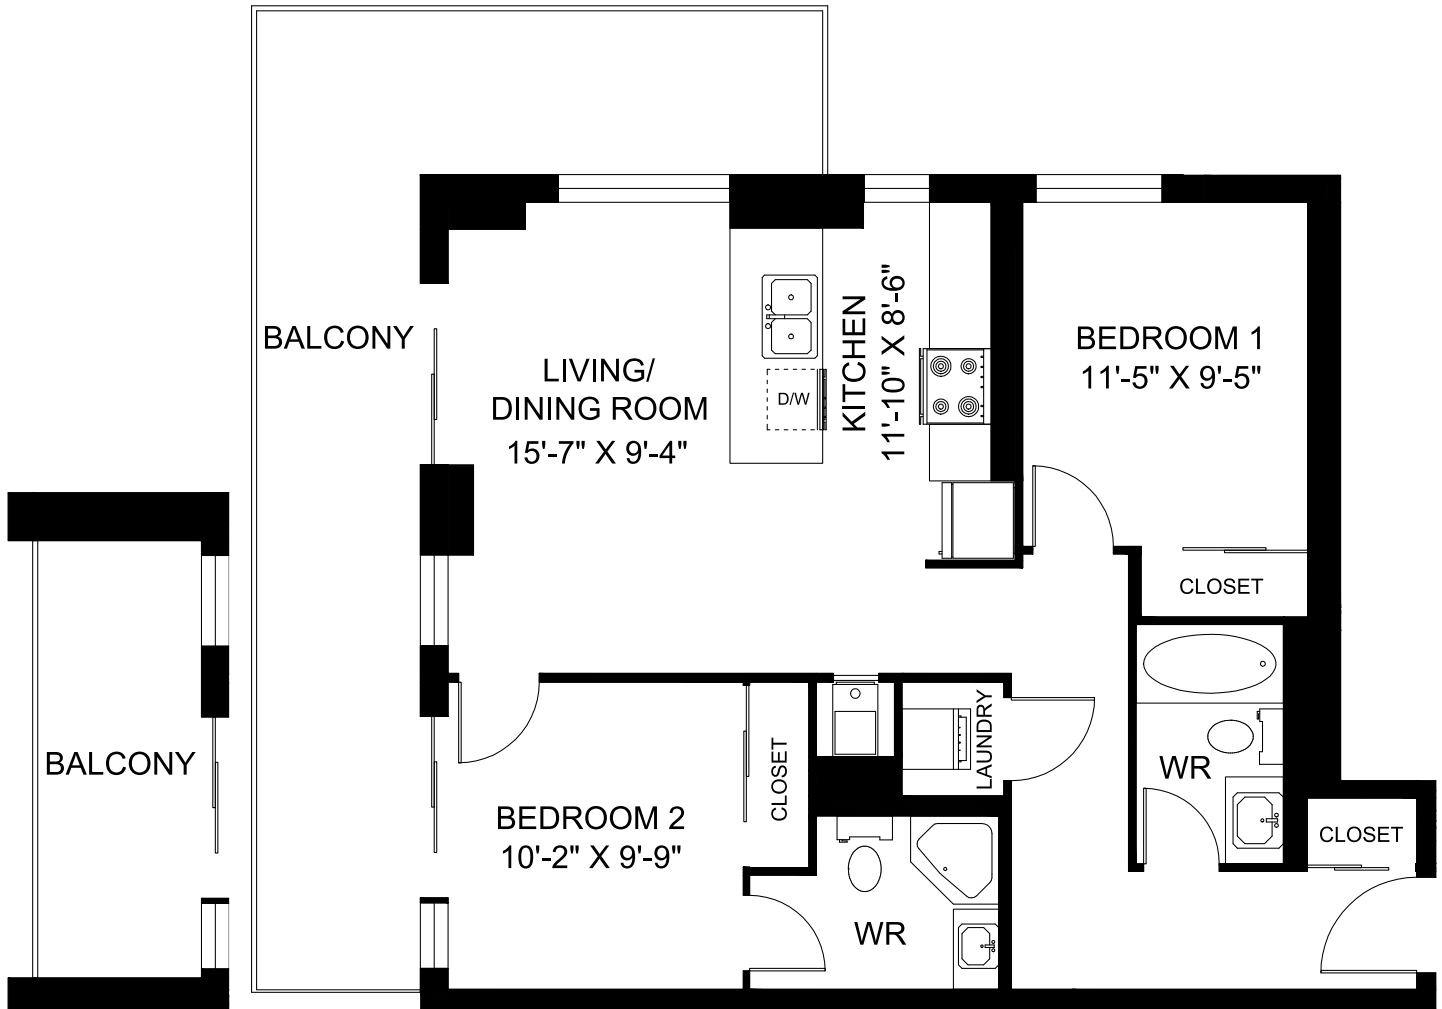

THE ELEVATION - 2 BDRM

840 SQ.FT. | 257 EXT. SQ.FT.
94 EXT. SQ.FT. LVL 2

LEVEL 2 BALCONY

SHERIDAN  CROSSING

LEVEL 2

LEVEL 3-16

RENTSHERIDANCROSSING.COM

For illustrative purposes only. All measurements should be considered approximate. E.& O.E.