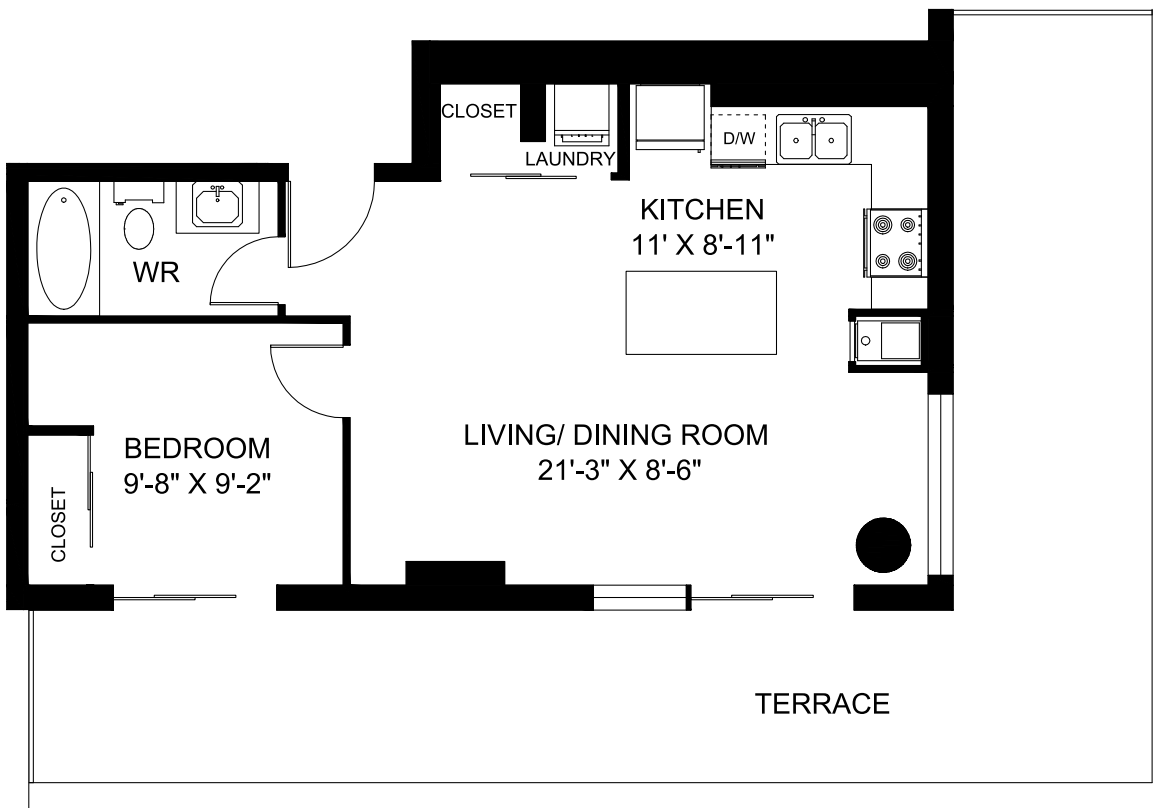

THE NORTHVIEW - 1 BDRM

649 SQ.FT. | 493 EXT. SQ.FT.

SHERIDAN  CROSSING

LEVEL 18

[RENTSHERIDANCROSSING.COM](https://rentsheridancrossing.com)

For illustrative purposes only. All measurements should be considered approximate. E.& O.E.