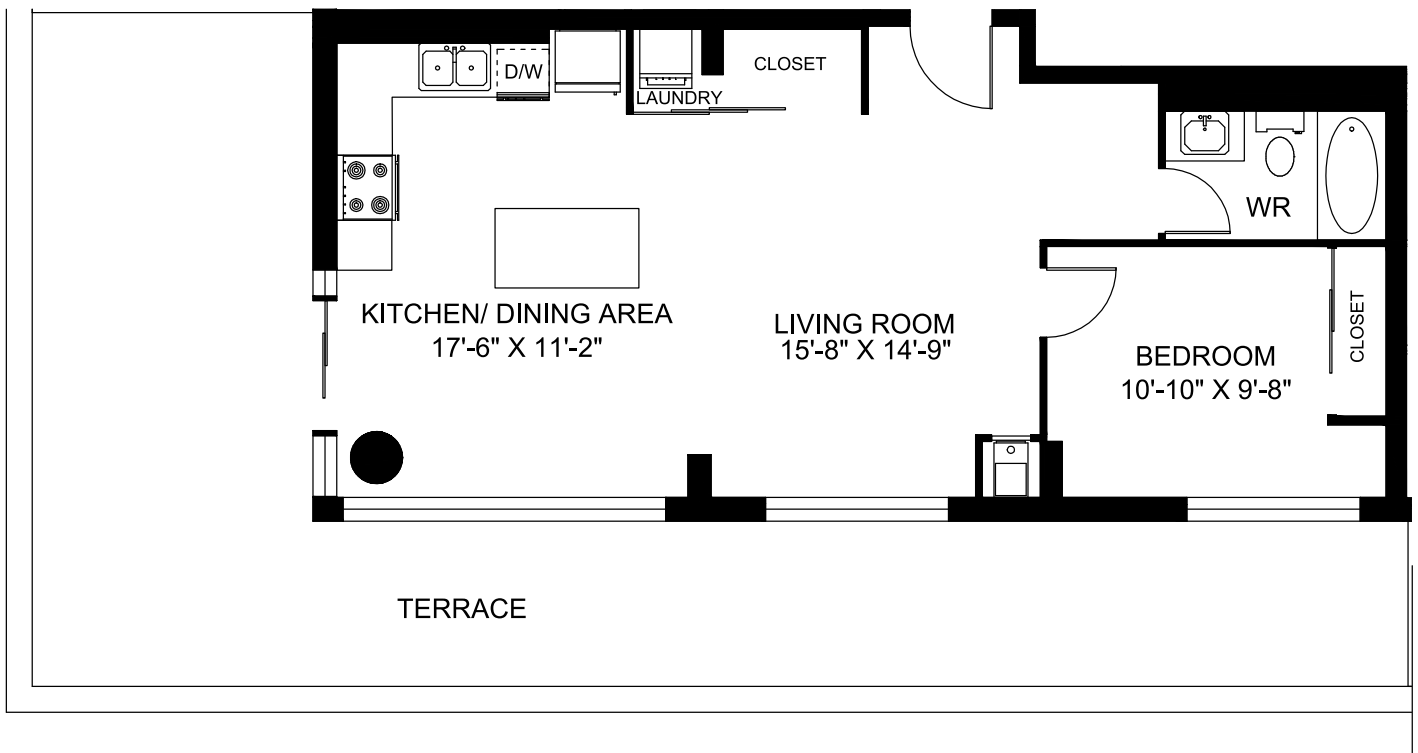

THE MERIDIAN - 1 BDRM

759 SQ.FT. | 629 EXT. SQ.FT.

SHERIDAN  CROSSING

LEVEL 18

RENTSHERIDANCROSSING.COM

For illustrative purposes only. All measurements should be considered approximate. E.& O.E.