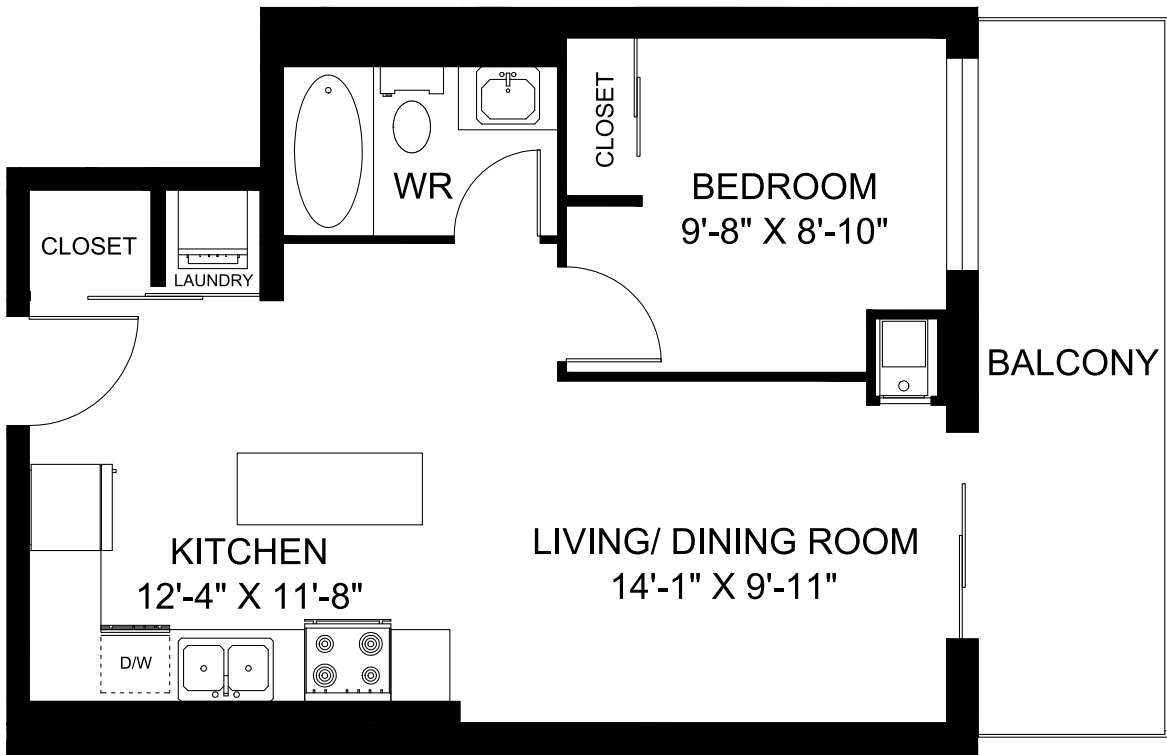

THE CONTOUR - 1 BDRM

553 SQ.FT. | 117 EXT. SQ.FT.
118 EXT. SQ.FT. LVL 2

SHERIDAN  CROSSING

[RENTSHERIDANCROSSING.COM](https://rentsheridancrossing.com)

For illustrative purposes only. All measurements should be considered approximate. E.& O.E.